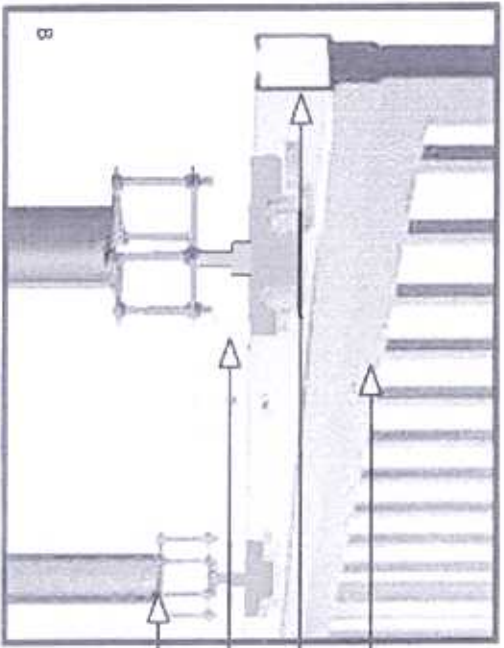

- Cross Member support
- 3" Guide Posts
- Upper Guide Roller  
UL-325 Compliant

- Gate Bottom Member
- IGD Bottom Track
- IGD Truck Assembly
- 4" Post in Concrete

A

B