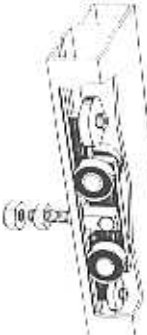

(A)

POST CAP

(B)

ADJUSTABLE TENSION SYSTEM

(C)

LOWER GUIDE ROLLER

(D)

POST MOUNTING BRACKET

(E)

UPPER SUSPENSION ROLLER

**ALUMINUM CANTILEVER GATE**

**INTERNATIONAL GATE DEVICES, INC.**  
 101 SYCAMORE AVE.  
 FOLSOM, PA 19033