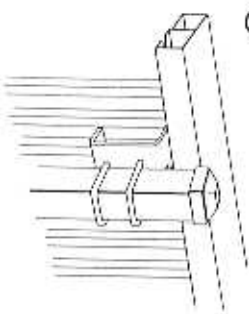

(A)

POST CAP

(B)

ADJUSTABLE TENSION SYSTEM

(C)

LOWER GUIDE ROLLER

(D)

POST MOUNTING BRACKET

(E)

UPPER SUSPENSION ROLLER

**ALUMINUM CANTILEVER GATE**

**INTERNATIONAL GATE DEVICES, INC.**  
 101 SYCAMORE AVE.  
 FOLSOM, PA 19033